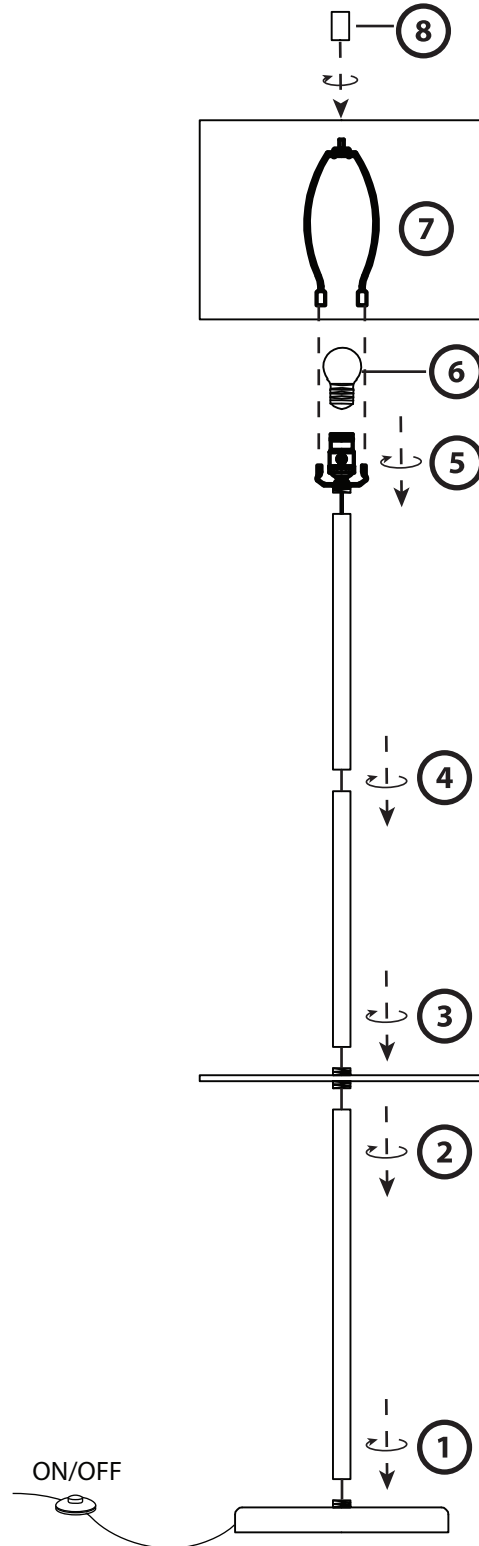

Chloe Shelf Floor Lamp

Part # LS-CHLOE XX

19-0709

**CAUTION**

For indoor use only. Keep out of reach of children and animals. Place on flat surface and away from flammable materials. Never operate this appliance if it has a damaged cord, plug or cable. Keep cord away from heated and/or damp areas. Use 150 WATT max. (or LED equivalent), Type A E26 Bulb only.

Do not over tighten.
Do not use power tools to assemble.